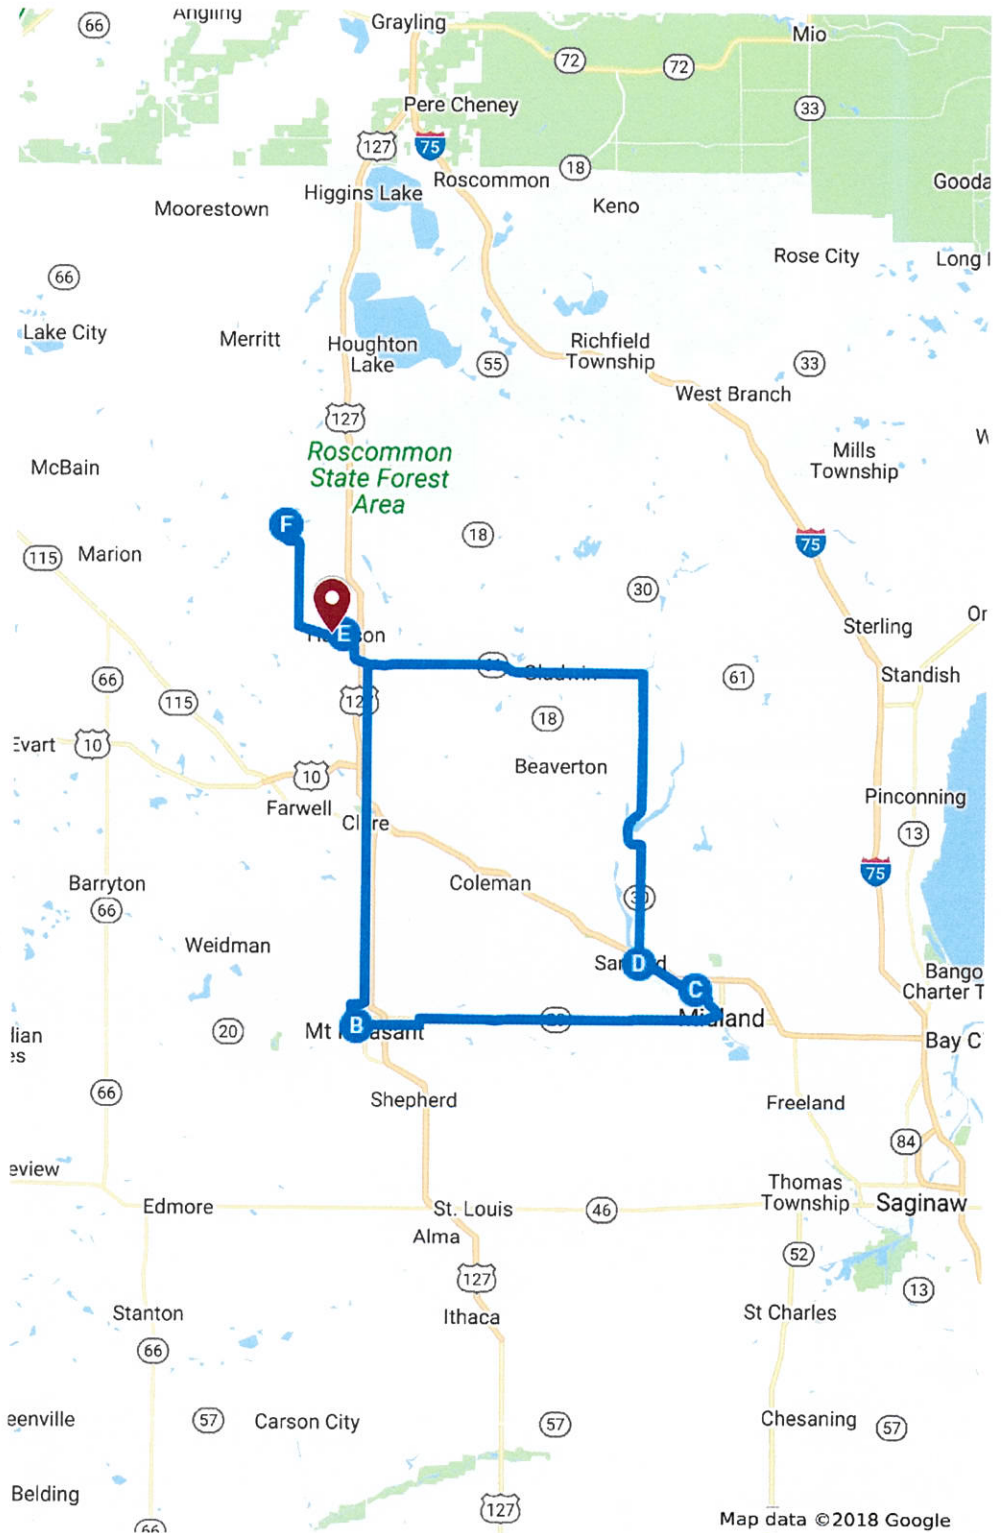

map for Veterans Freedom Ride, 2018

Places

-  Trails End Pub
-  American Legion Post 110
-  American Legion Post 165
-  American Legion Post 443
-  Clare County Veterans Freedom Park
-  American Legion Post 404

Directions from Trails End Pub to Trails End Pub

-  A Trails End Pub
-  B American Legion Post 110
-  C American Legion Post 165
-  D American Legion Post 443
-  E Clare County Veterans Freedom Park
-  F Trails End Pub

directions and list of stops for Veterans Freedom Ride, 2018

Clare County Stop Signs & Lights

- 11:00 Right out of Trails End Pub
- 11:05 Stop Old State & M-61, turn left
- 11:10 Stoplight M-61 Harrison, turn right on Old 27
- 11:20 Lights in Clare (3), straight thru on Old 27

Stoplight Harrison, M-61 & Main, turn left

Stop at the Veterans Freedom Park for the Unveiling of the new statue

Leave Veterans Freedom Park West on M-61

Right into Harrison American Legion

Leaving Harrison American Legion, right on M-61